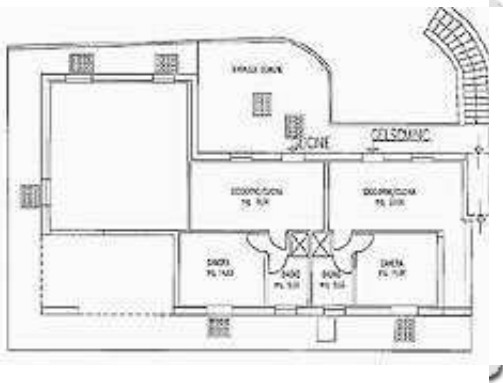

Weekly prices 2011 per apartment
PRICE LIST IN EURO

	Apt. Gelsomino	Apt. Glicine	Apt. Rosa
January	400.00	350.00	450.00
February	400.00	350.00	450.00
March	500.00	450.00	550.00
April	500.00	450.00	550.00
May	500.00	450.00	550.00
June	600.00	550.00	650.00
July	750.00	700.00	800.00
August	850.00	800.00	900.00
Septembre	600.00	500.00	650.00
October	450.00	400.00	500.00
November	350.00	300.00	400.00
Dicember	350.00	300.00	400.00

Prices include final cleaning, gas and light.
Linen excluded.